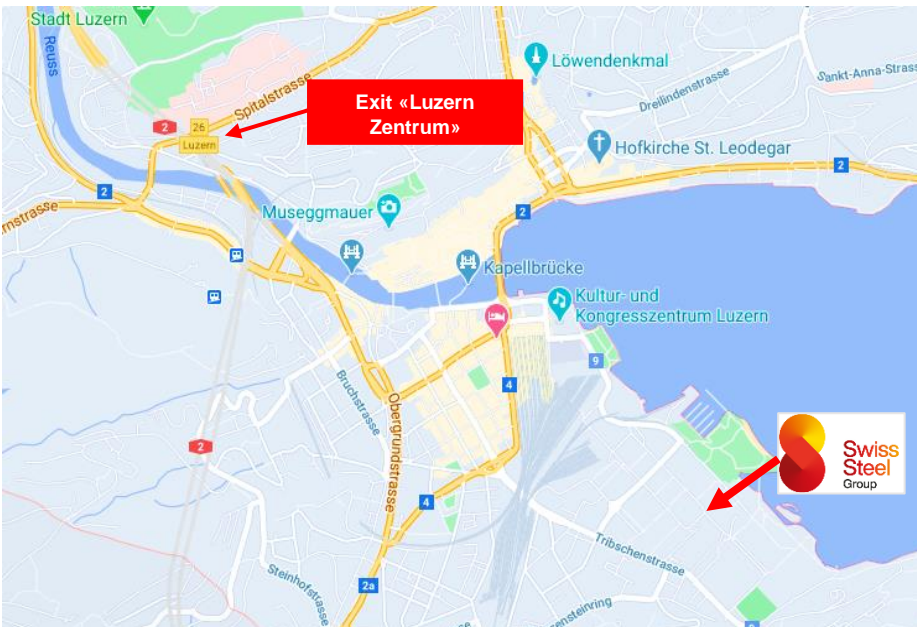

Welcome

To SWISS STEEL Group
in Luzern

SWISS STEEL HOLDING AG

Landenbergstrasse 11
CH – 6005 Luzern
P +41 (0) 41 581 40 00
www.swisssteelgroup.com

Arrival by car from Basel or Zurich:

Destination for GPS- navigation system:
LUZERN, EIFELDSTRASSE

Note: With the input of «Landenbergstrasse» into your GPS, you are mistakenly led from the wrong side towards our office. The street is blocked by a barrier post that you are not able to reach our office.

Subsequently turn into Landenbergstrasse where after approx. 100m, free parking lots are available on the left handside in front of «Landenbergstrasse 3c». In case they are all occupied, blue-zone parking spaces can be found on the other handside of the street (1h max. parking time with according parking card, available at our Front Desk). Furthermore, fee-based parking lots are available in the parking «Regionales Eiszentrum Luzern».

Arrival by public transport:

From **Luzern Bahnhof** (Mainstation) with one of the following bus lines:

- ›Nr. 6 Direction «Matthof»
- ›Nr. 7 Direction «Biregghof»
- ›Nr. 8 Direction «Hirtenhof»

Until bus stop «Weinbergli» (time of travel approx. 6 minutes).