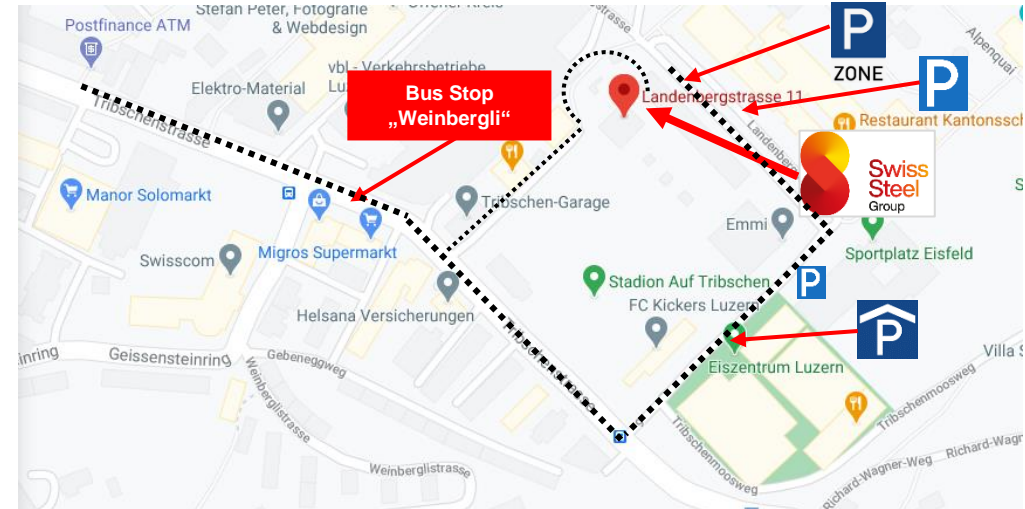

Welcome

To SWISS STEEL Group
in Luzern

SWISS STEEL HOLDING AG

Landenbergstrasse 11
CH – 6005 Luzern
P +41 (0) 41 581 40 00
www.swisssteelgroup.com

Arrival by car from Basel or Zurich:

Destination for GPS- navigation system:
LUZERN, EIFELDSTRASSE

Note: With the input of «Landenbergstrasse» into your GPS, you are mistakenly led from the wrong side towards our office. The street is blocked by a barrier post that you are not able to reach our office.

Subsequently turn into Landenbergstrasse where after approx. 100m, free parking lots are available on the left handside in front of «Landenbergstrasse 3c». In case they are all occupied, blue-zone parking spaces can be found on the other handside of the street (1h max. parking time with according parking card, available at our Front Desk). Furthermore, fee-based parking lots are available in the parking «Regionales Eiszentrum Luzern».

Arrival by public transport:

From **Luzern Bahnhof** (Mainstation) with one of the following bus lines:

- ›Nr. 6 Direction «Matthof»
- ›Nr. 7 Direction «Biregghof»
- ›Nr. 8 Direction «Hirtenhof»

Until bus stop «Weinbergli» (time of travel approx. 6 minutes).

Subsequently follow Spelteriniweg along the soccer field to the office building (walking distance approx. 5min).